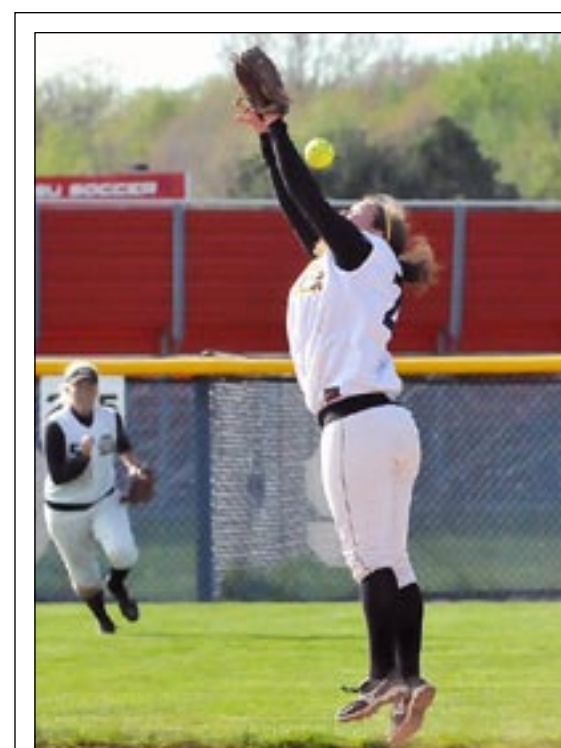

Rachael May attempts to snag SVSU's hit that tied the score at 1-all in the 11th.